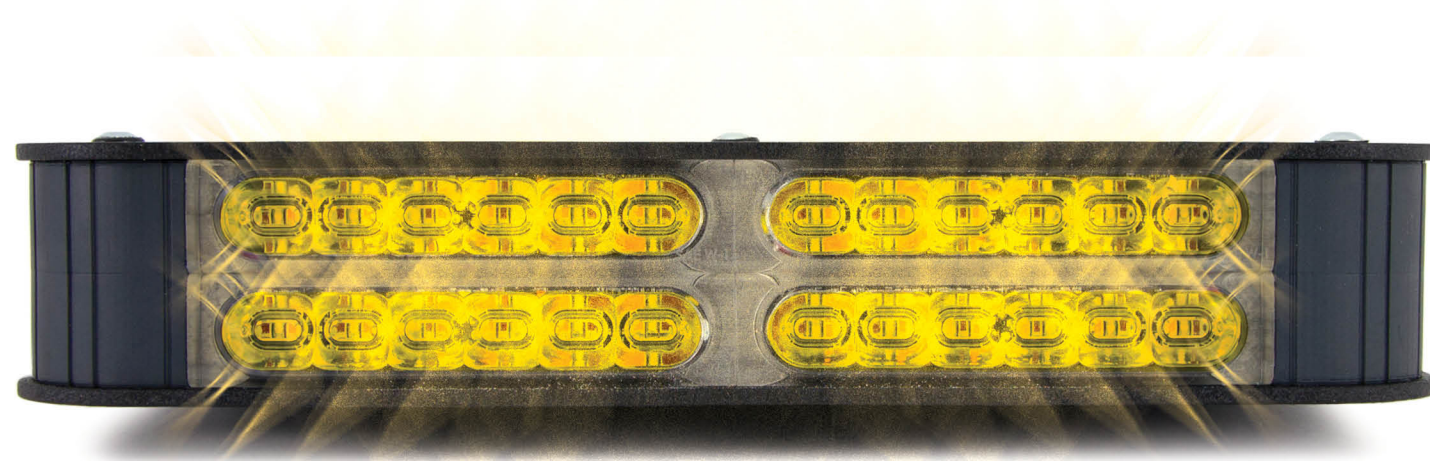

Why Grid Light?

- Features a silicone lens: withstands usage and mother nature, scratch-resistant, high UV characteristics
- Compatible with our bluePRINT® system
- Customizable in both LED lighting colors and size and mount options
- Offers intense visibility

The **bright** tool for the job.

VERSATILE FOR MANY VEHICLES

Amber heavy-duty trucks:

DOT vehicles • Municipal snow plows • Dump trucks • Marine vessels
and many more

Fire and Ambulance vehicles

Shown:
Dual Mount
Front cover: Single Mount

About
mpower
REDEFINE SAFETY

- Silicone-based innovation since 2016; superior lenses to conventional polycarbonate options
- Family of products from perimeter lights to full-size lightbars
- Rugged construction from environmentally-safe materials
- Hundreds of configurations including secondary flash or steady-burn options